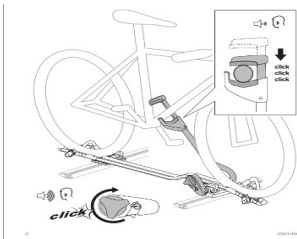

For Sale

Bicycle carrier
Thule Pro Ride 591/598

Offered At
€66.66
Negotiable

- Details:**
- 2x Thule Pro Ride 591/598
 - Year: unknown
 - Designed for: Bikes (Max. 20kg)
 - Wheel Size: Max. 80x100mm
 - Material: Aluminum/Plastic
 - Lockable: 2x keys
 - Condition: Good, 2x keys
 - Used: Rarely

DESCRIPTION:

The uniquely designed frame holder and the aluminium rail automatically hold the bike in the correct position so that it cannot tip over during assembly.

The convenient height of the rotary knob makes final tightening quick and easy. Fits bike frames up to a diameter of 100 mm (oval 80 x 100 mm, round 22-80 mm) This carrier is pre-assembled; no tools are required